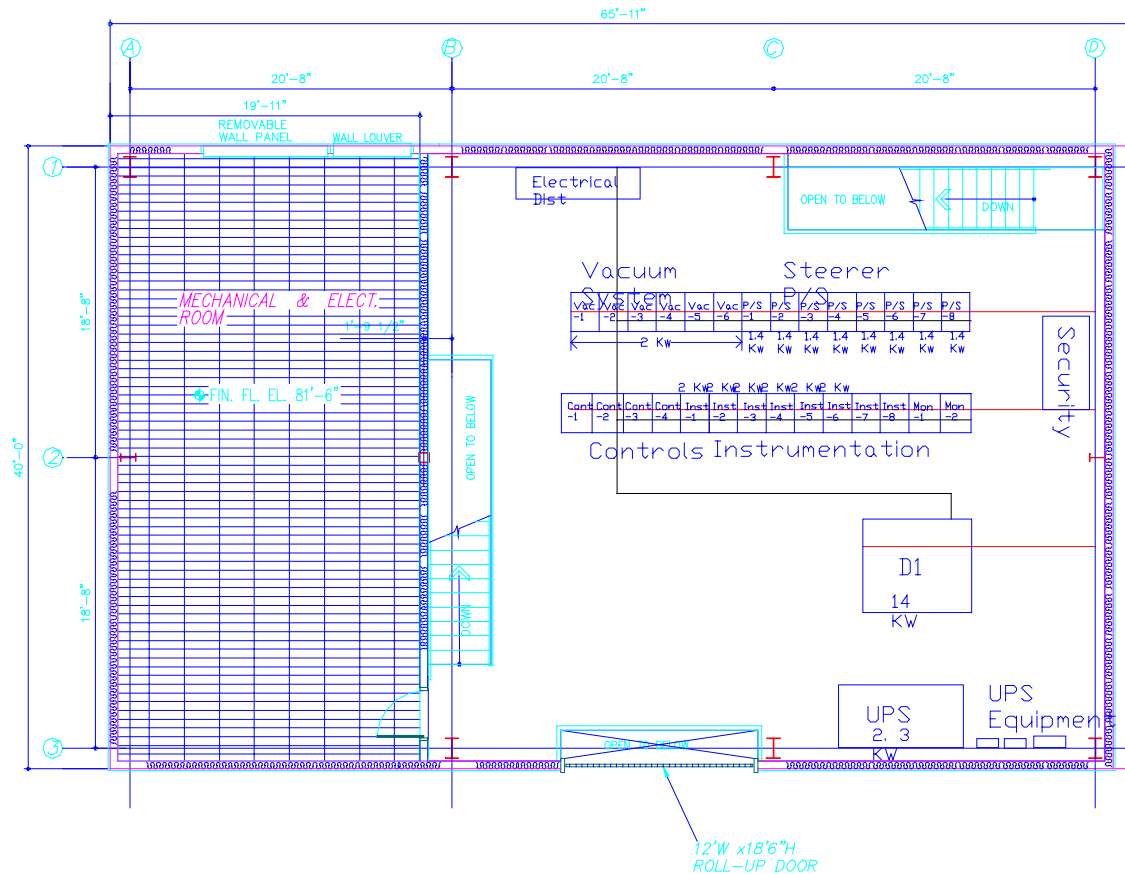

# Service Building 957

## MEZZANINE FLOOR PLAN

SCALE: 1/8" = 1'-0"