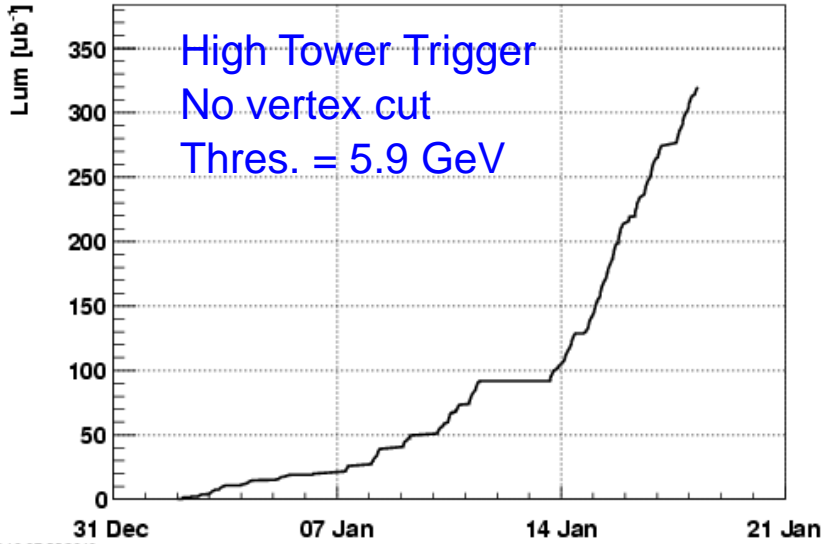

# STAR Status. C-AD Time mtg. 1/19/10

NPEHT\_25

Tue Jan 19 10:07:55 2010

NPE\_18

Tue Jan 19 10:07:54 2010

vpd-mb

Tue Jan 19 10:07:59 2010

Central