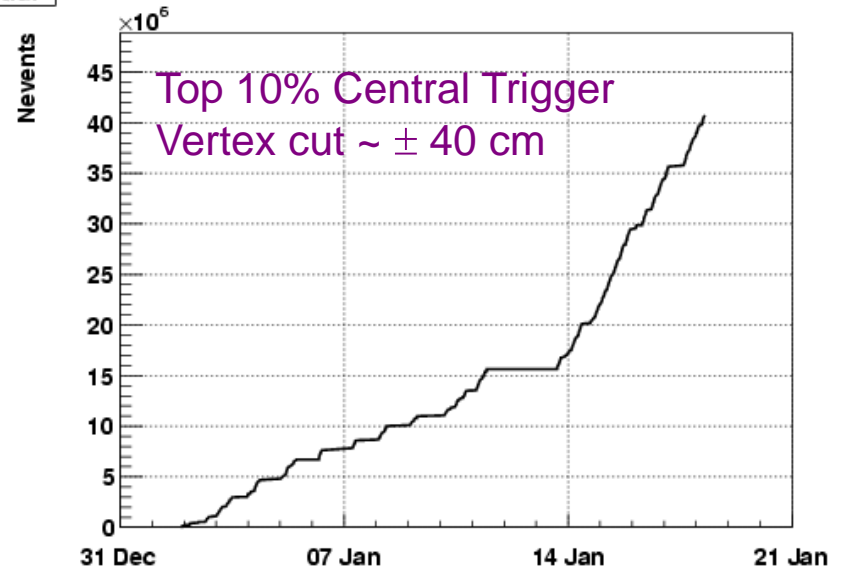

# STAR Status. C-AD Time mtg. 1/19/10

NPEHT\_25

Tue Jan 19 10:07:55 2010

NPE\_18

Tue Jan 19 10:07:54 2010

vpd-mb

Tue Jan 19 10:07:59 2010

Central