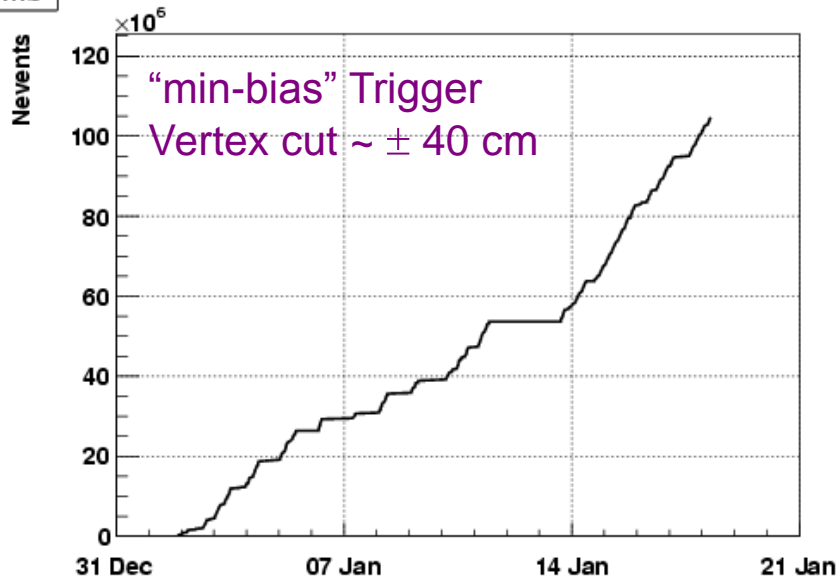

# STAR Status. C-AD Time mtg. 1/19/10

NPEHT\_25

Tue Jan 19 10:07:55 2010

NPE\_18

Tue Jan 19 10:07:54 2010

vpd-mb

Tue Jan 19 10:07:59 2010

Central