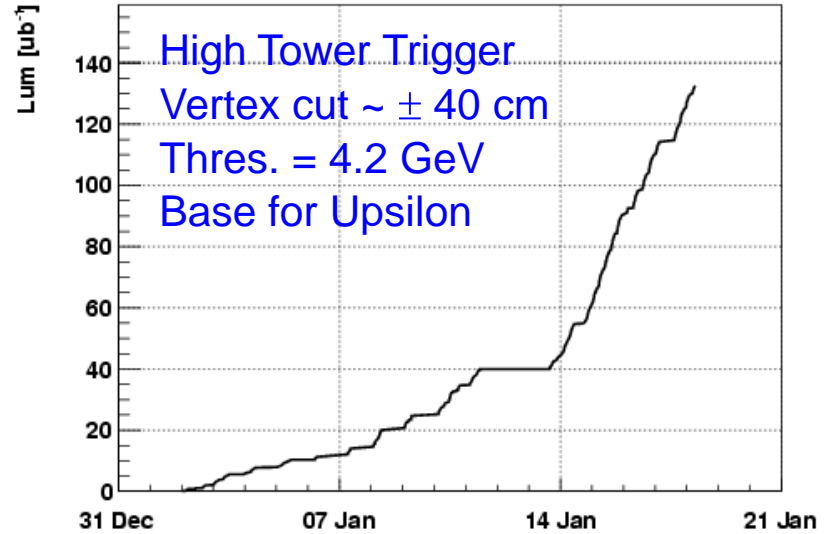

# STAR Status. C-AD Time mtg. 1/19/10

NPEHT\_25

Tue Jan 19 10:07:55 2010

NPE\_18

Tue Jan 19 10:07:54 2010

vpd-mb

Tue Jan 19 10:07:59 2010

Central