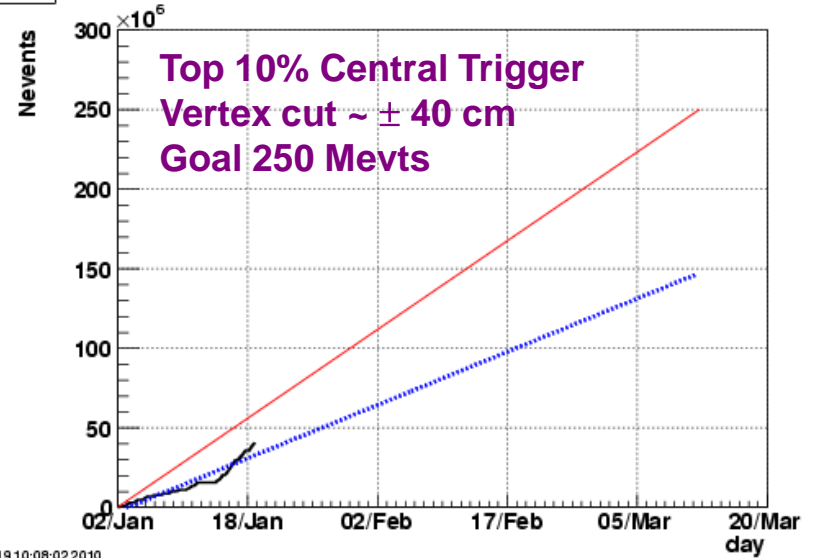

Tue Jan 19 10:07:56 2010

NPEHT\_25

Tue Jan 19 10:08:01 2010

NPE\_18

Tue Jan 19 10:08:01 2010

vpd-mb

Tue Jan 19 10:08:01 2010

Central