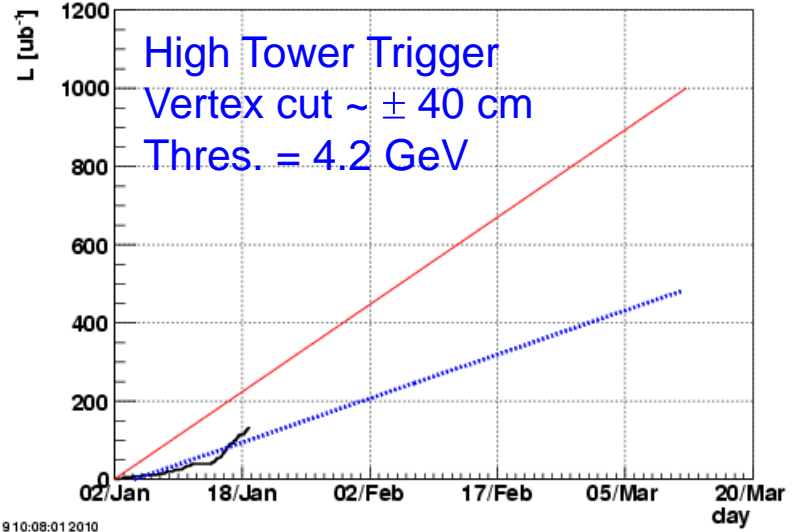

NPE_18

Tue Jan 19 10:08:01 2010