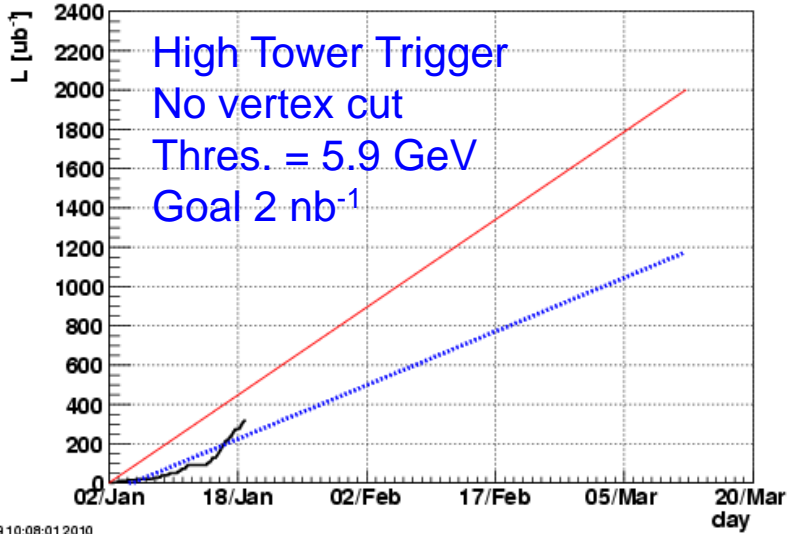

NPEHT_25

Tue Jan 19 10:08:01 2010