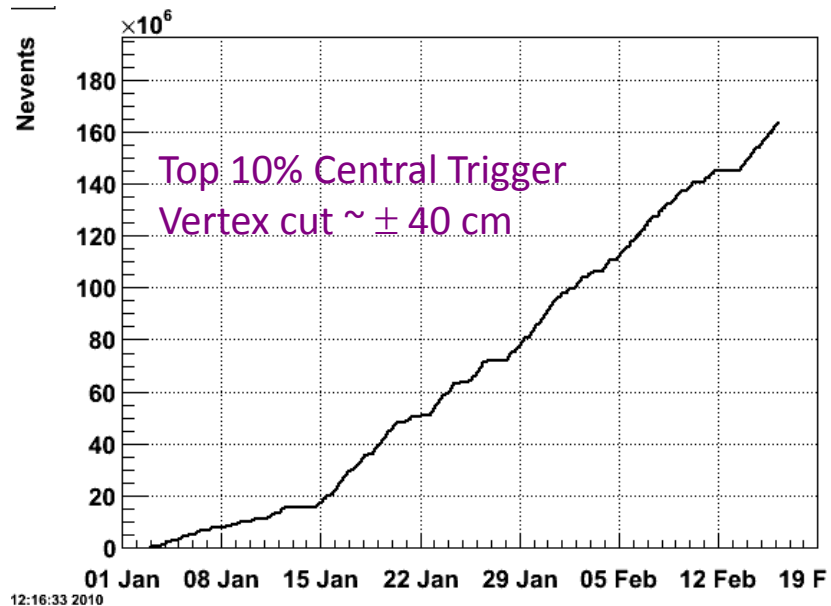

STAR Status. C-AD Time mtg.

Yuri Gorbunov, 02/16/10

NPE_18

Tue Feb 16 12:16:24 2010

NPEHT_25

Tue Feb 16 12:16:25 2010

NPE_18

Tue Feb 16 12:16:42 2010