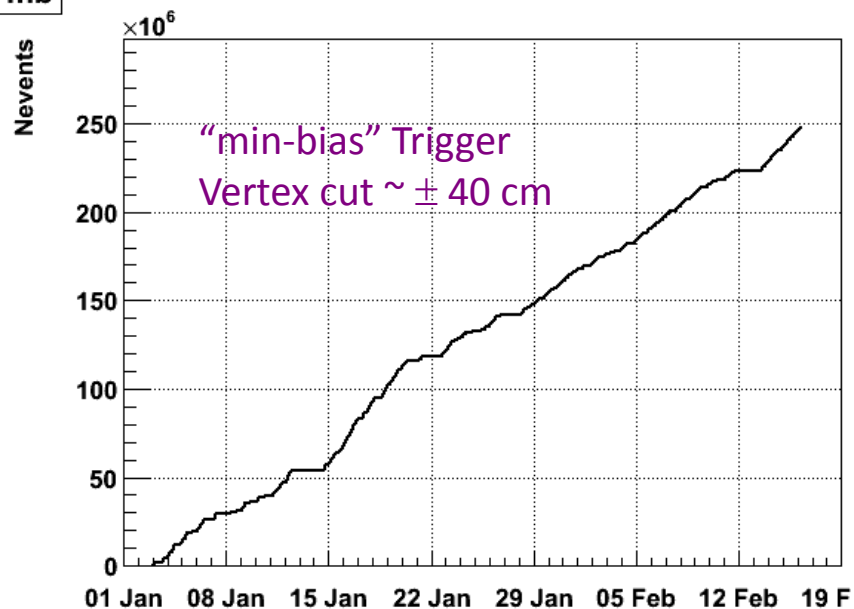

STAR Status. C-AD Time mtg.

Yuri Gorbunov, 02/16/10

NPE_18

Tue Feb 16 12:16:24 2010

NPEHT_25

Tue Feb 16 12:16:25 2010

NPE_18

Tue Feb 16 12:16:42 2010