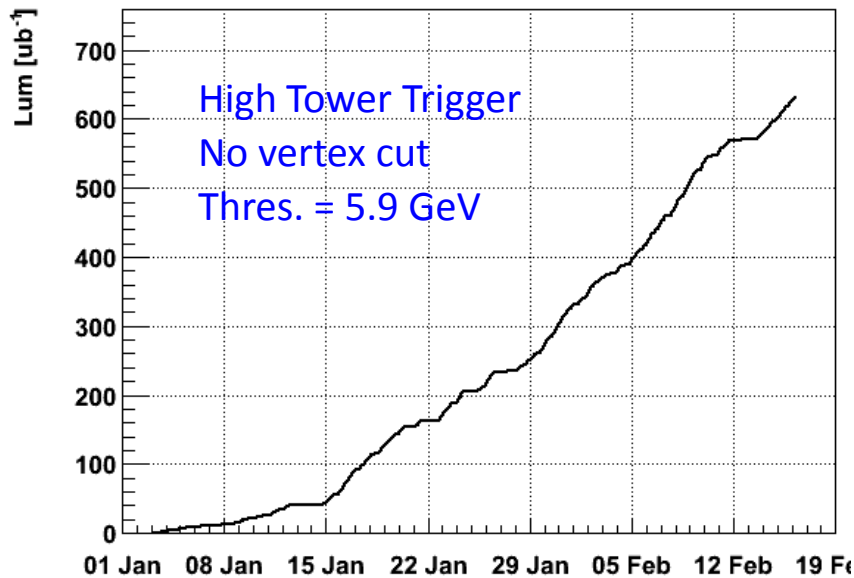

STAR Status. C-AD Time mtg.

Yuri Gorbunov, 02/16/10

NPE_18

Tue Feb 16 12:16:24 2010

NPEHT_25

Tue Feb 16 12:16:25 2010

NPE_18

Tue Feb 16 12:16:42 2010