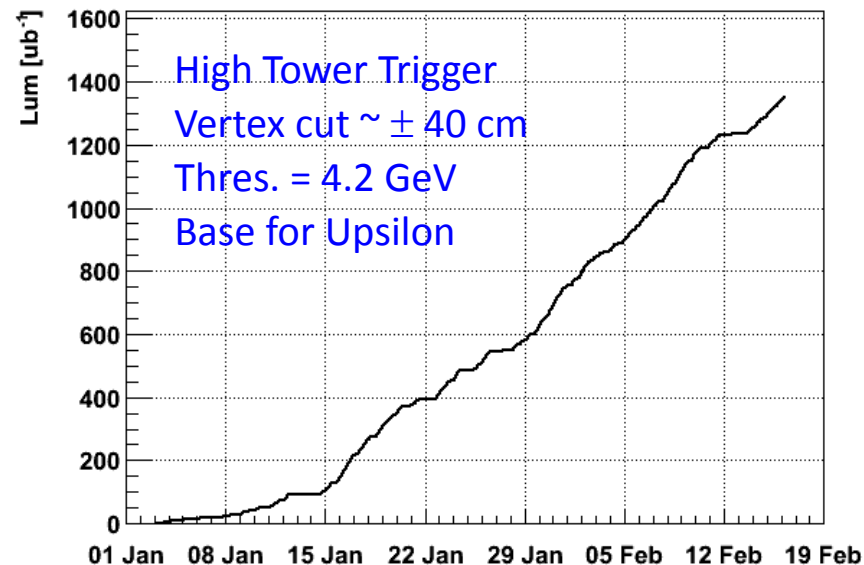

STAR Status. C-AD Time mtg.

Yuri Gorbunov, 02/16/10

NPE_18

Tue Feb 16 12:16:24 2010

NPEHT_25

Tue Feb 16 12:16:25 2010

NPE_18

Tue Feb 16 12:16:42 2010