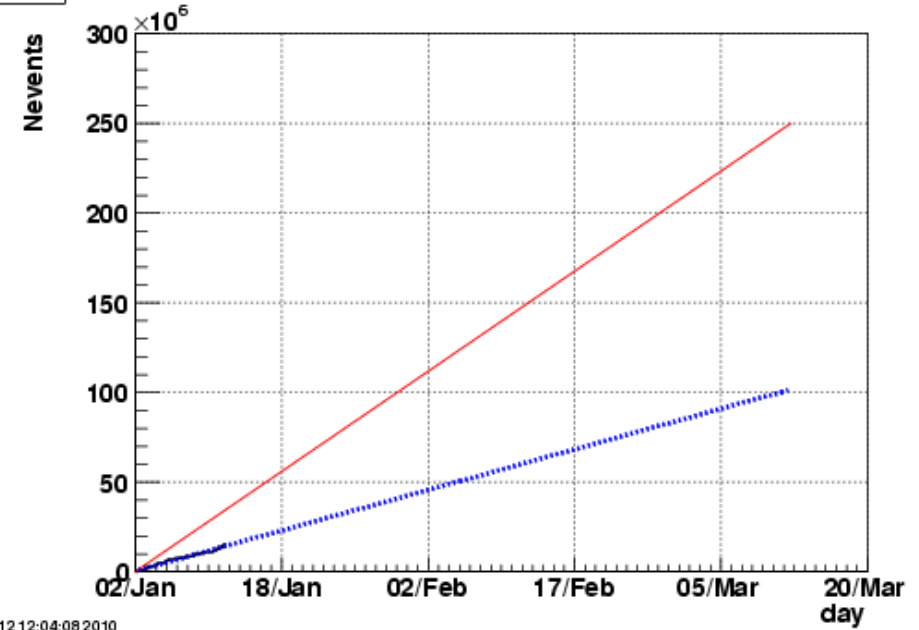

vpd-mb

Tue Jan 12 12:04:06 2010

vpd-mb

Tue Jan 12 12:04:08 2010

Central

Tue Jan 12 12:04:05 2010

Central

Tue Jan 12 12:04:08 2010