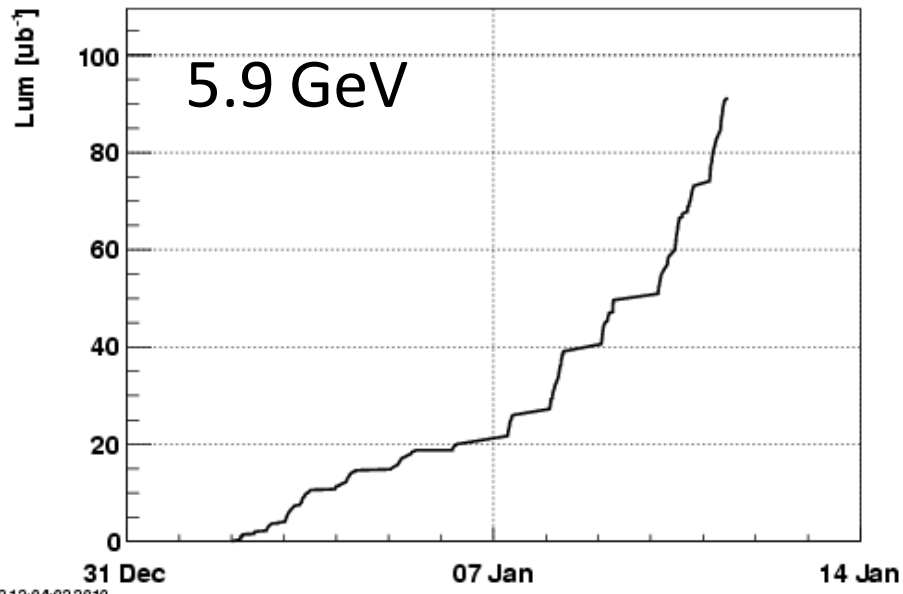

NPEHT_25

NPE_18

NPEHT_25

NPE_18

STAR, 12 Jan 2010