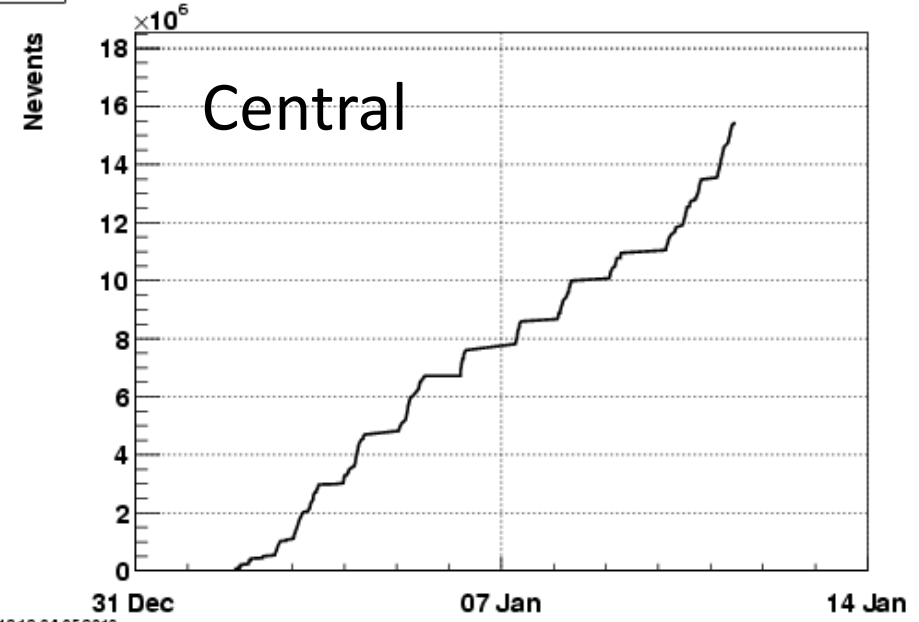

vpd-mb

Tue Jan 12 12:04:06 2010

vpd-mb

Tue Jan 12 12:04:08 2010

Central

Tue Jan 12 12:04:05 2010

Central

Tue Jan 12 12:04:08 2010