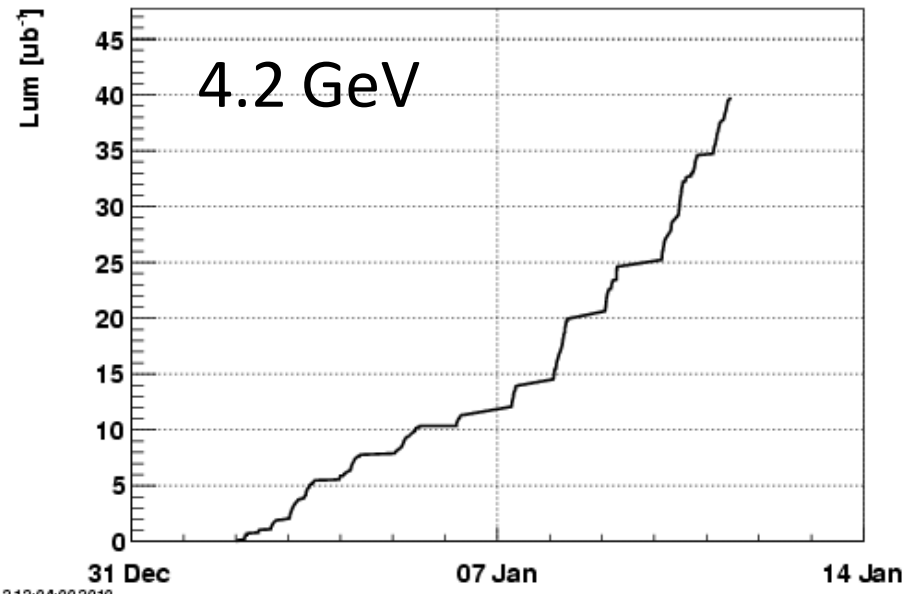

NPEHT_25

NPE_18

NPEHT_25

NPE_18

STAR, 12 Jan 2010