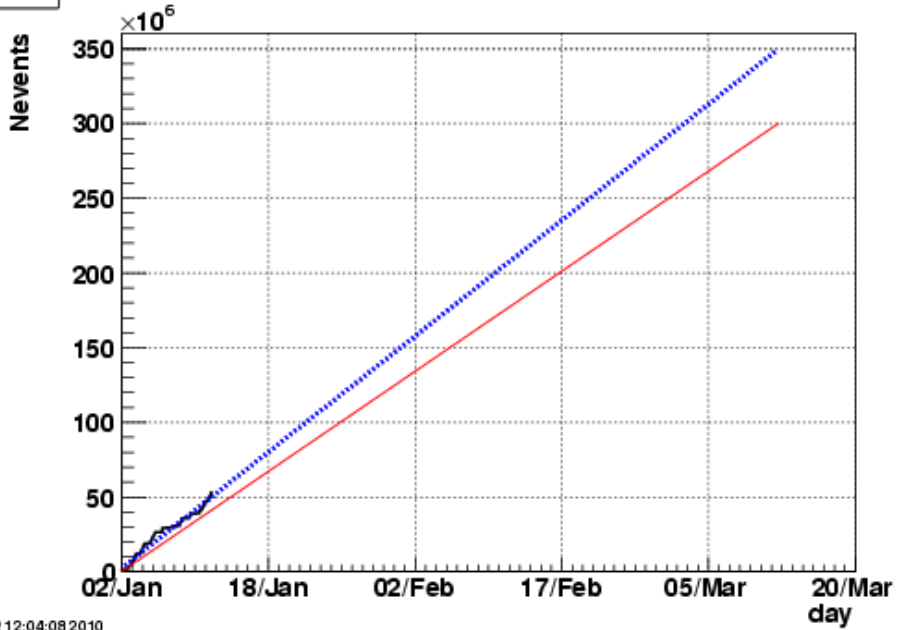

vpd-mb

Tue Jan 12 12:04:06 2010

vpd-mb

Tue Jan 12 12:04:08 2010

Central

Tue Jan 12 12:04:05 2010

Central

Tue Jan 12 12:04:08 2010