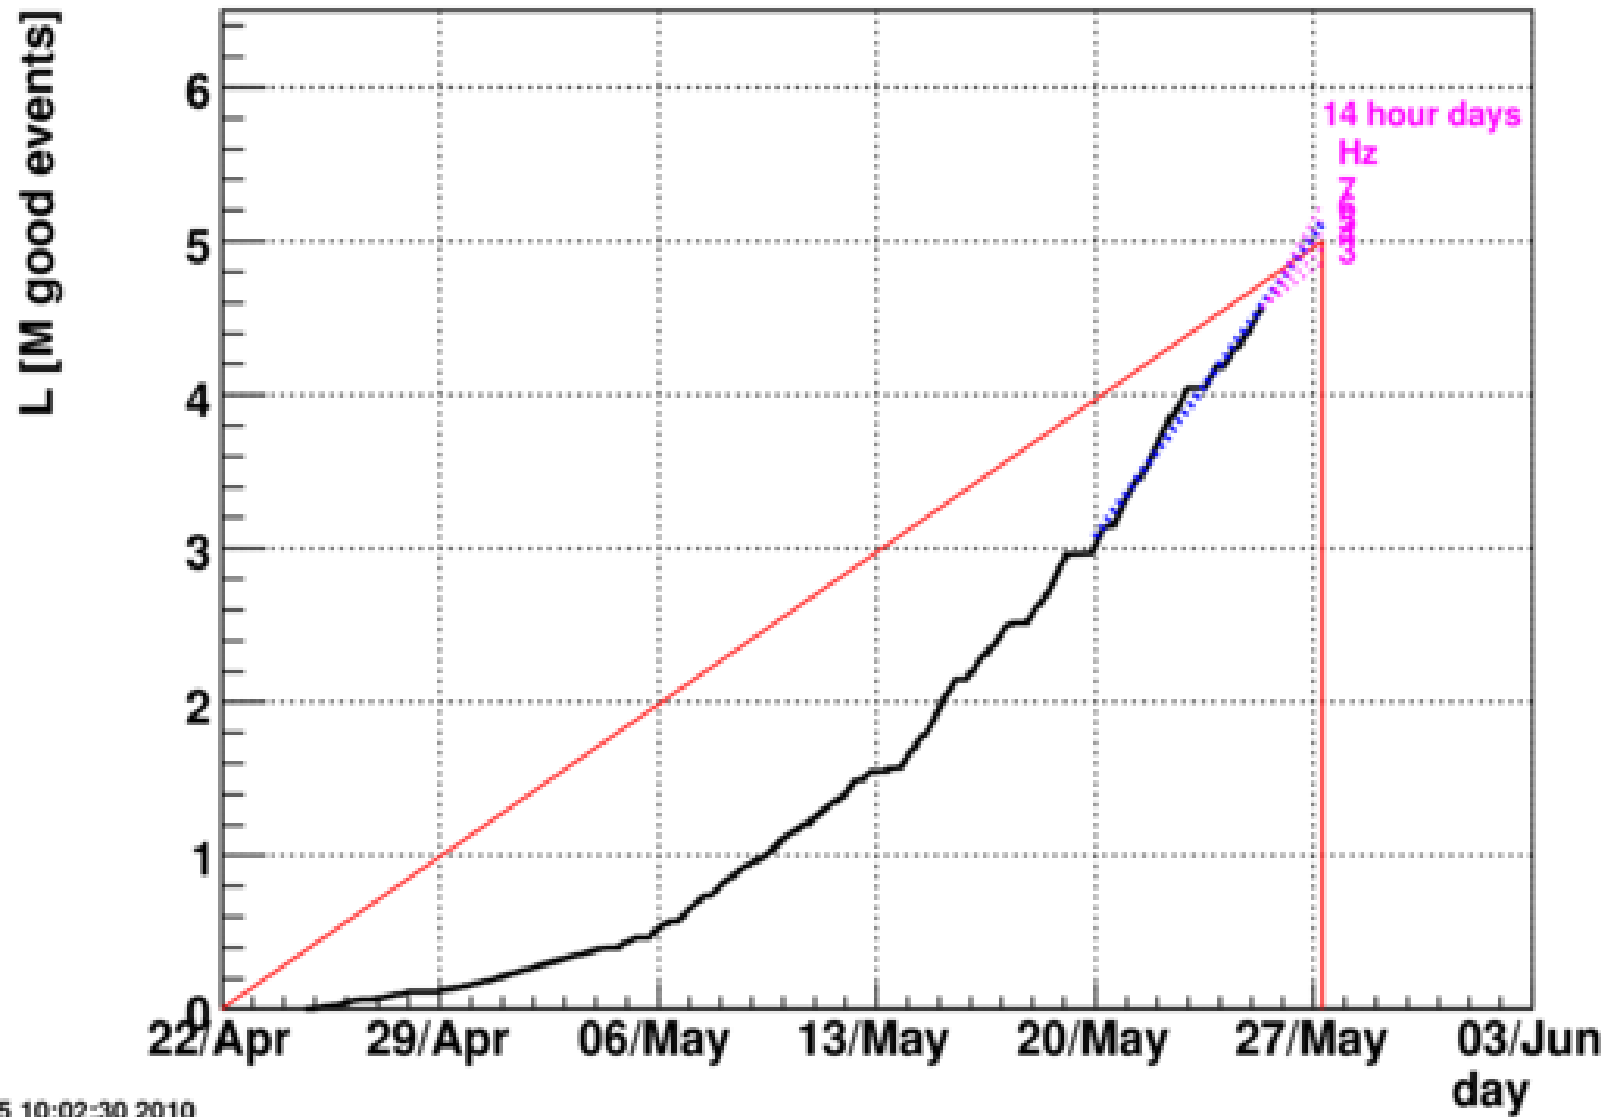

mb

Tue May 25 10:02:30 2010

Currently ~ 4.6 M events

STAR status
Time meeting, May 25, 10

Trigger rate per fill

lum_rate_perfill.txt

Tue May 25 10:03:11 2010

STAR status
Time meeting, May 25, 10

Running Efficiency

hours_perday.txt

events_perday.txt

Running hours per day

Events taken per day

Smooth running

We should reach 5 M events by Thursday May 27

Ready for 11 GeV RUN