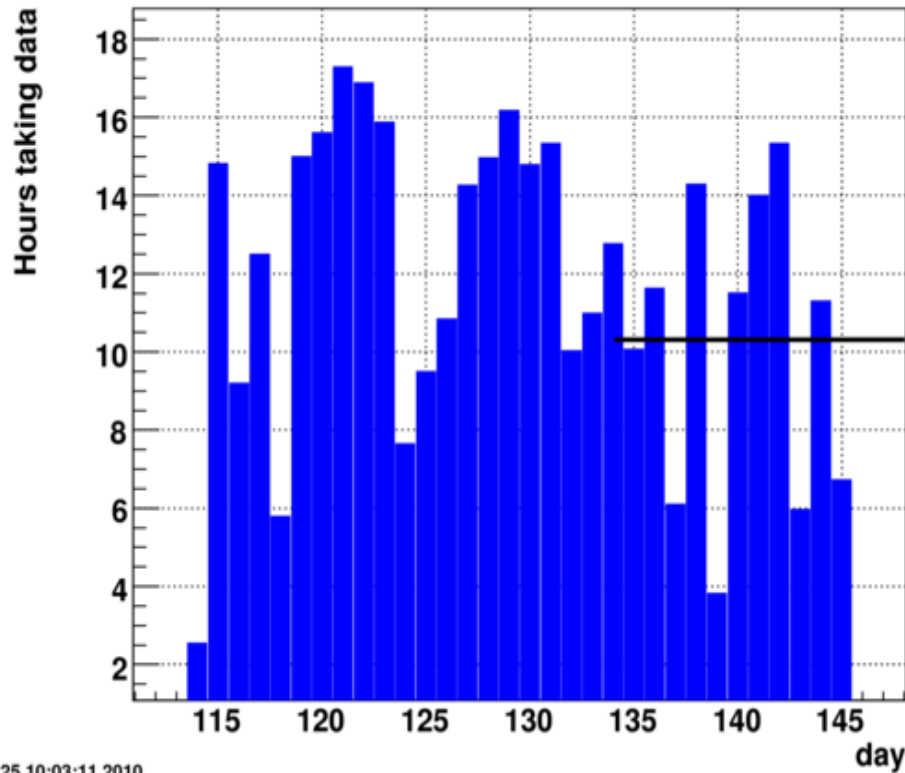

mb

Tue May 25 10:02:30 2010

Currently ~ 4.6 M events

STAR status
Time meeting, May 25, 10

Trigger rate per fill

lum_rate_perfill.txt

Tue May 25 10:03:11 2010

STAR status
Time meeting, May 25, 10

Running Efficiency

hours_perday.txt

events_perday.txt

Running hours per day

Events taken per day

Smooth running

We should reach 5 M events by Thursday May 27

Ready for 11 GeV RUN