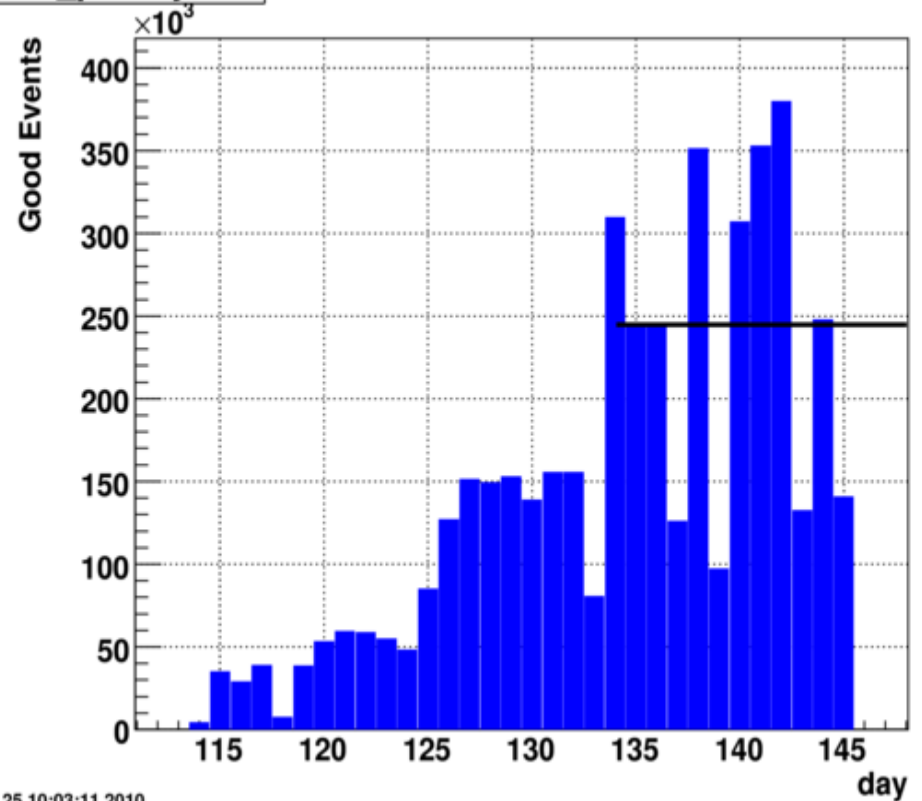

mb

Tue May 25 10:02:30 2010

Currently ~ 4.6 M events

STAR status
Time meeting, May 25, 10

Trigger rate per fill

lum_rate_perfill.txt

Tue May 25 10:03:11 2010

STAR status
Time meeting, May 25, 10

Running Efficiency

hours_perday.txt

events_perday.txt

Running hours per day

Events taken per day

Smooth running

We should reach 5 M events by Thursday May 27

Ready for 11 GeV RUN