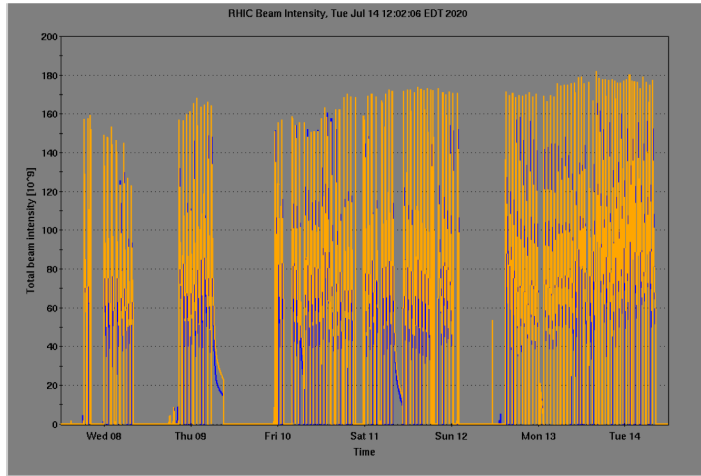

Meeting URL

https://bluejeans.com/806756566?src=join_info

Meeting ID: **806 756 566**

Want to dial in from a phone?

Dial one of the following numbers:

+1.408.419.1715 (United States(San Jose))

+1.408.915.6290 (United States(San Jose))

(see all numbers - <https://www.bluejeans.com/premium-numbers>)

Enter the meeting ID and passcode followed by #

Some Performance Plots for the past week's Operations

RHIC Store Intensities

Store averaged "good" evt rates