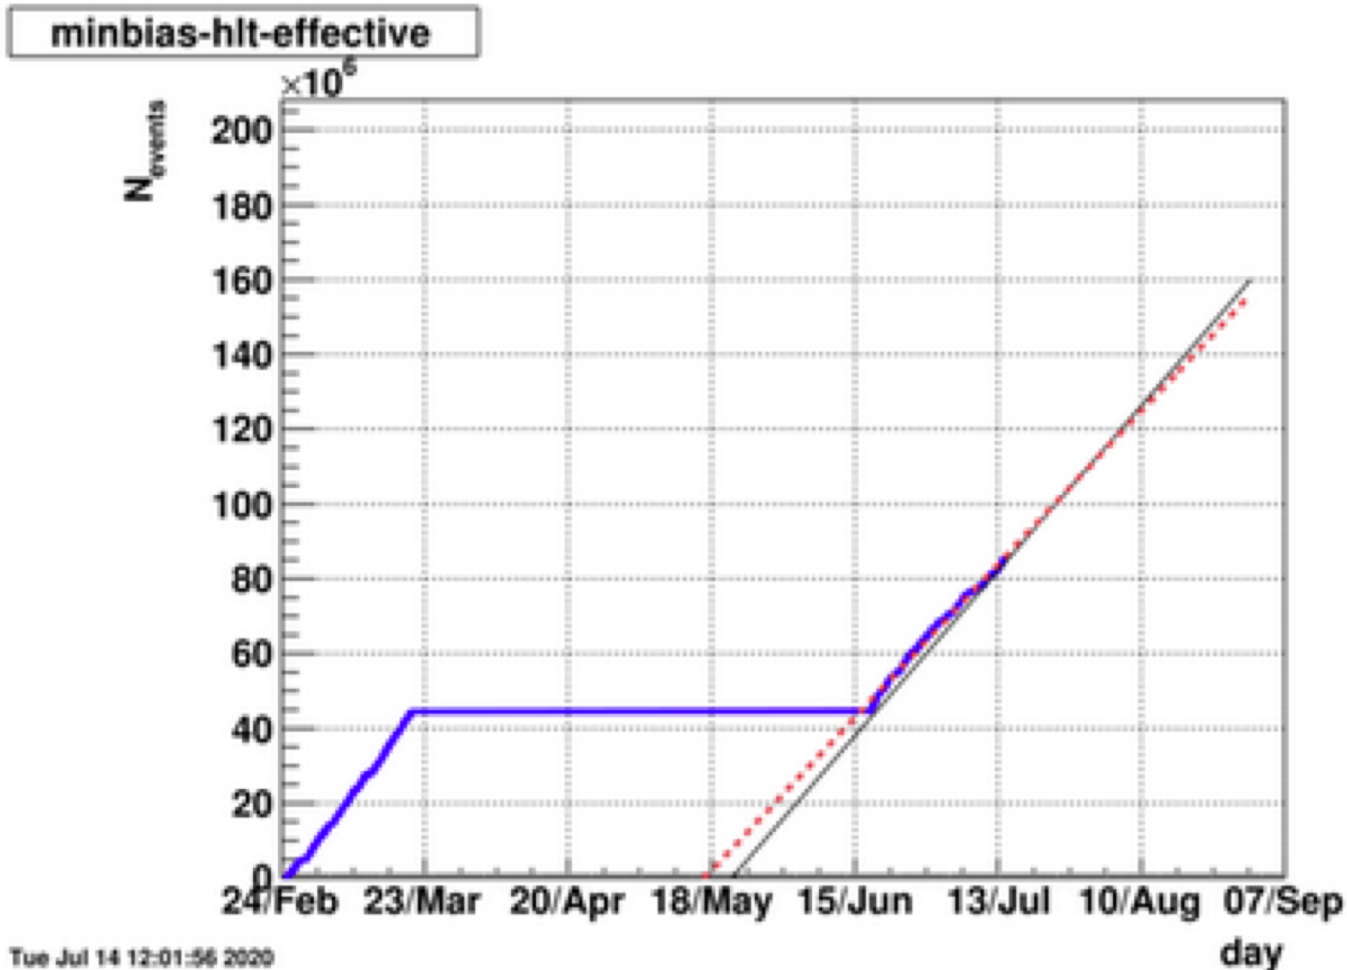

(see all numbers - <https://www.bluejeans.com/premium-numbers>)

Enter the meeting ID and passcode followed by #

Some Performance Plots for the past week's Operations

RHIC Store Intensities

Store averaged "good" evt rates

STAR "Good" Event rates

Current STAR Projections

Many things, in particular weather related, can occur over the next few months which could impact the progress of the run. At this point it appears likely that the run will end sometime in mid September. Please recall the ~ 7.5 days of CeC running as well as 7.7 GeV commissioning time included in the run program.