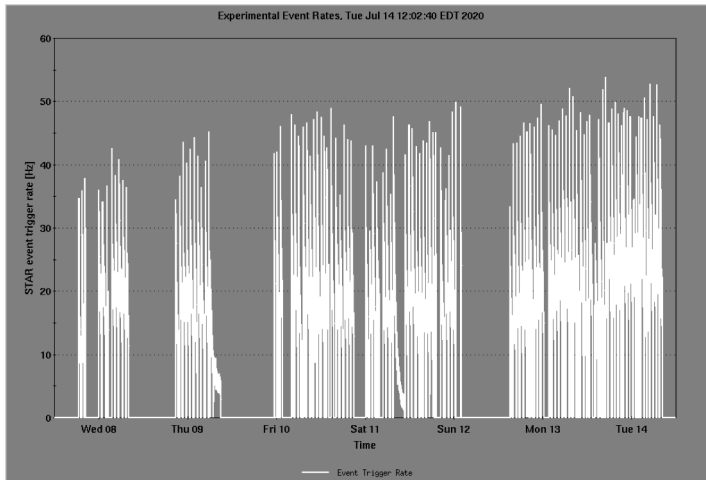

(see all numbers - <https://www.bluejeans.com/premium-numbers>)

Enter the meeting ID and passcode followed by #

Some Performance Plots for the past week's Operations

RHIC Store Intensities

Store averaged "good" evt rates