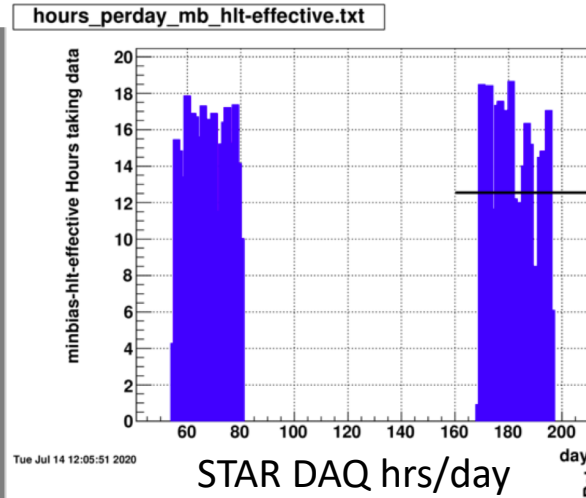

(see all numbers - <https://www.bluejeans.com/premium-numbers>)

Enter the meeting ID and passcode followed by #

Some Performance Plots for the past week's Operations

RHIC Store Intensities

Store averaged "good" evt rates