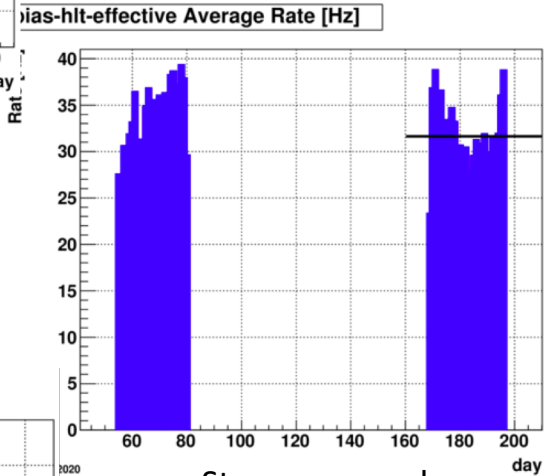

(see all numbers - <https://www.bluejeans.com/premium-numbers>)

Enter the meeting ID and passcode followed by #

Some Performance Plots for the past week's Operations

RHIC Store Intensities

Store averaged "good" evt rates