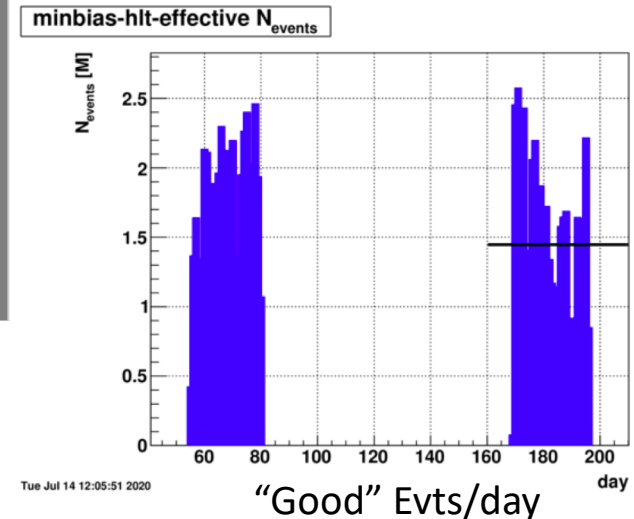

(see all numbers - <https://www.bluejeans.com/premium-numbers>)

Enter the meeting ID and passcode followed by #

Some Performance Plots for the past week's Operations

RHIC Store Intensities

Store averaged "good" evt rates

STAR "Good" Event rates

Current STAR Projections

Many things, in particular weather related, can occur over the next few months which could impact the progress of the run. At this point it appears likely that the run will end sometime in mid September. Please recall the ~ 7.5 days of CeC running as well as 7.7 GeV commissioning time included in the run program.