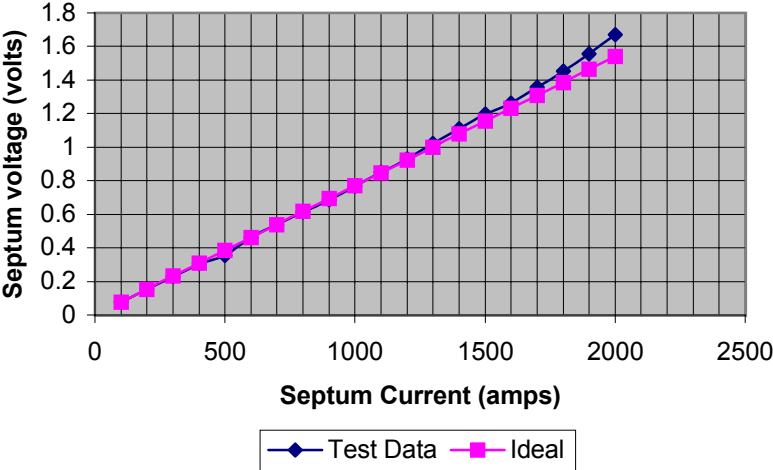

D3 Thin Septum Current vs. Voltage

/oltage

| 2500